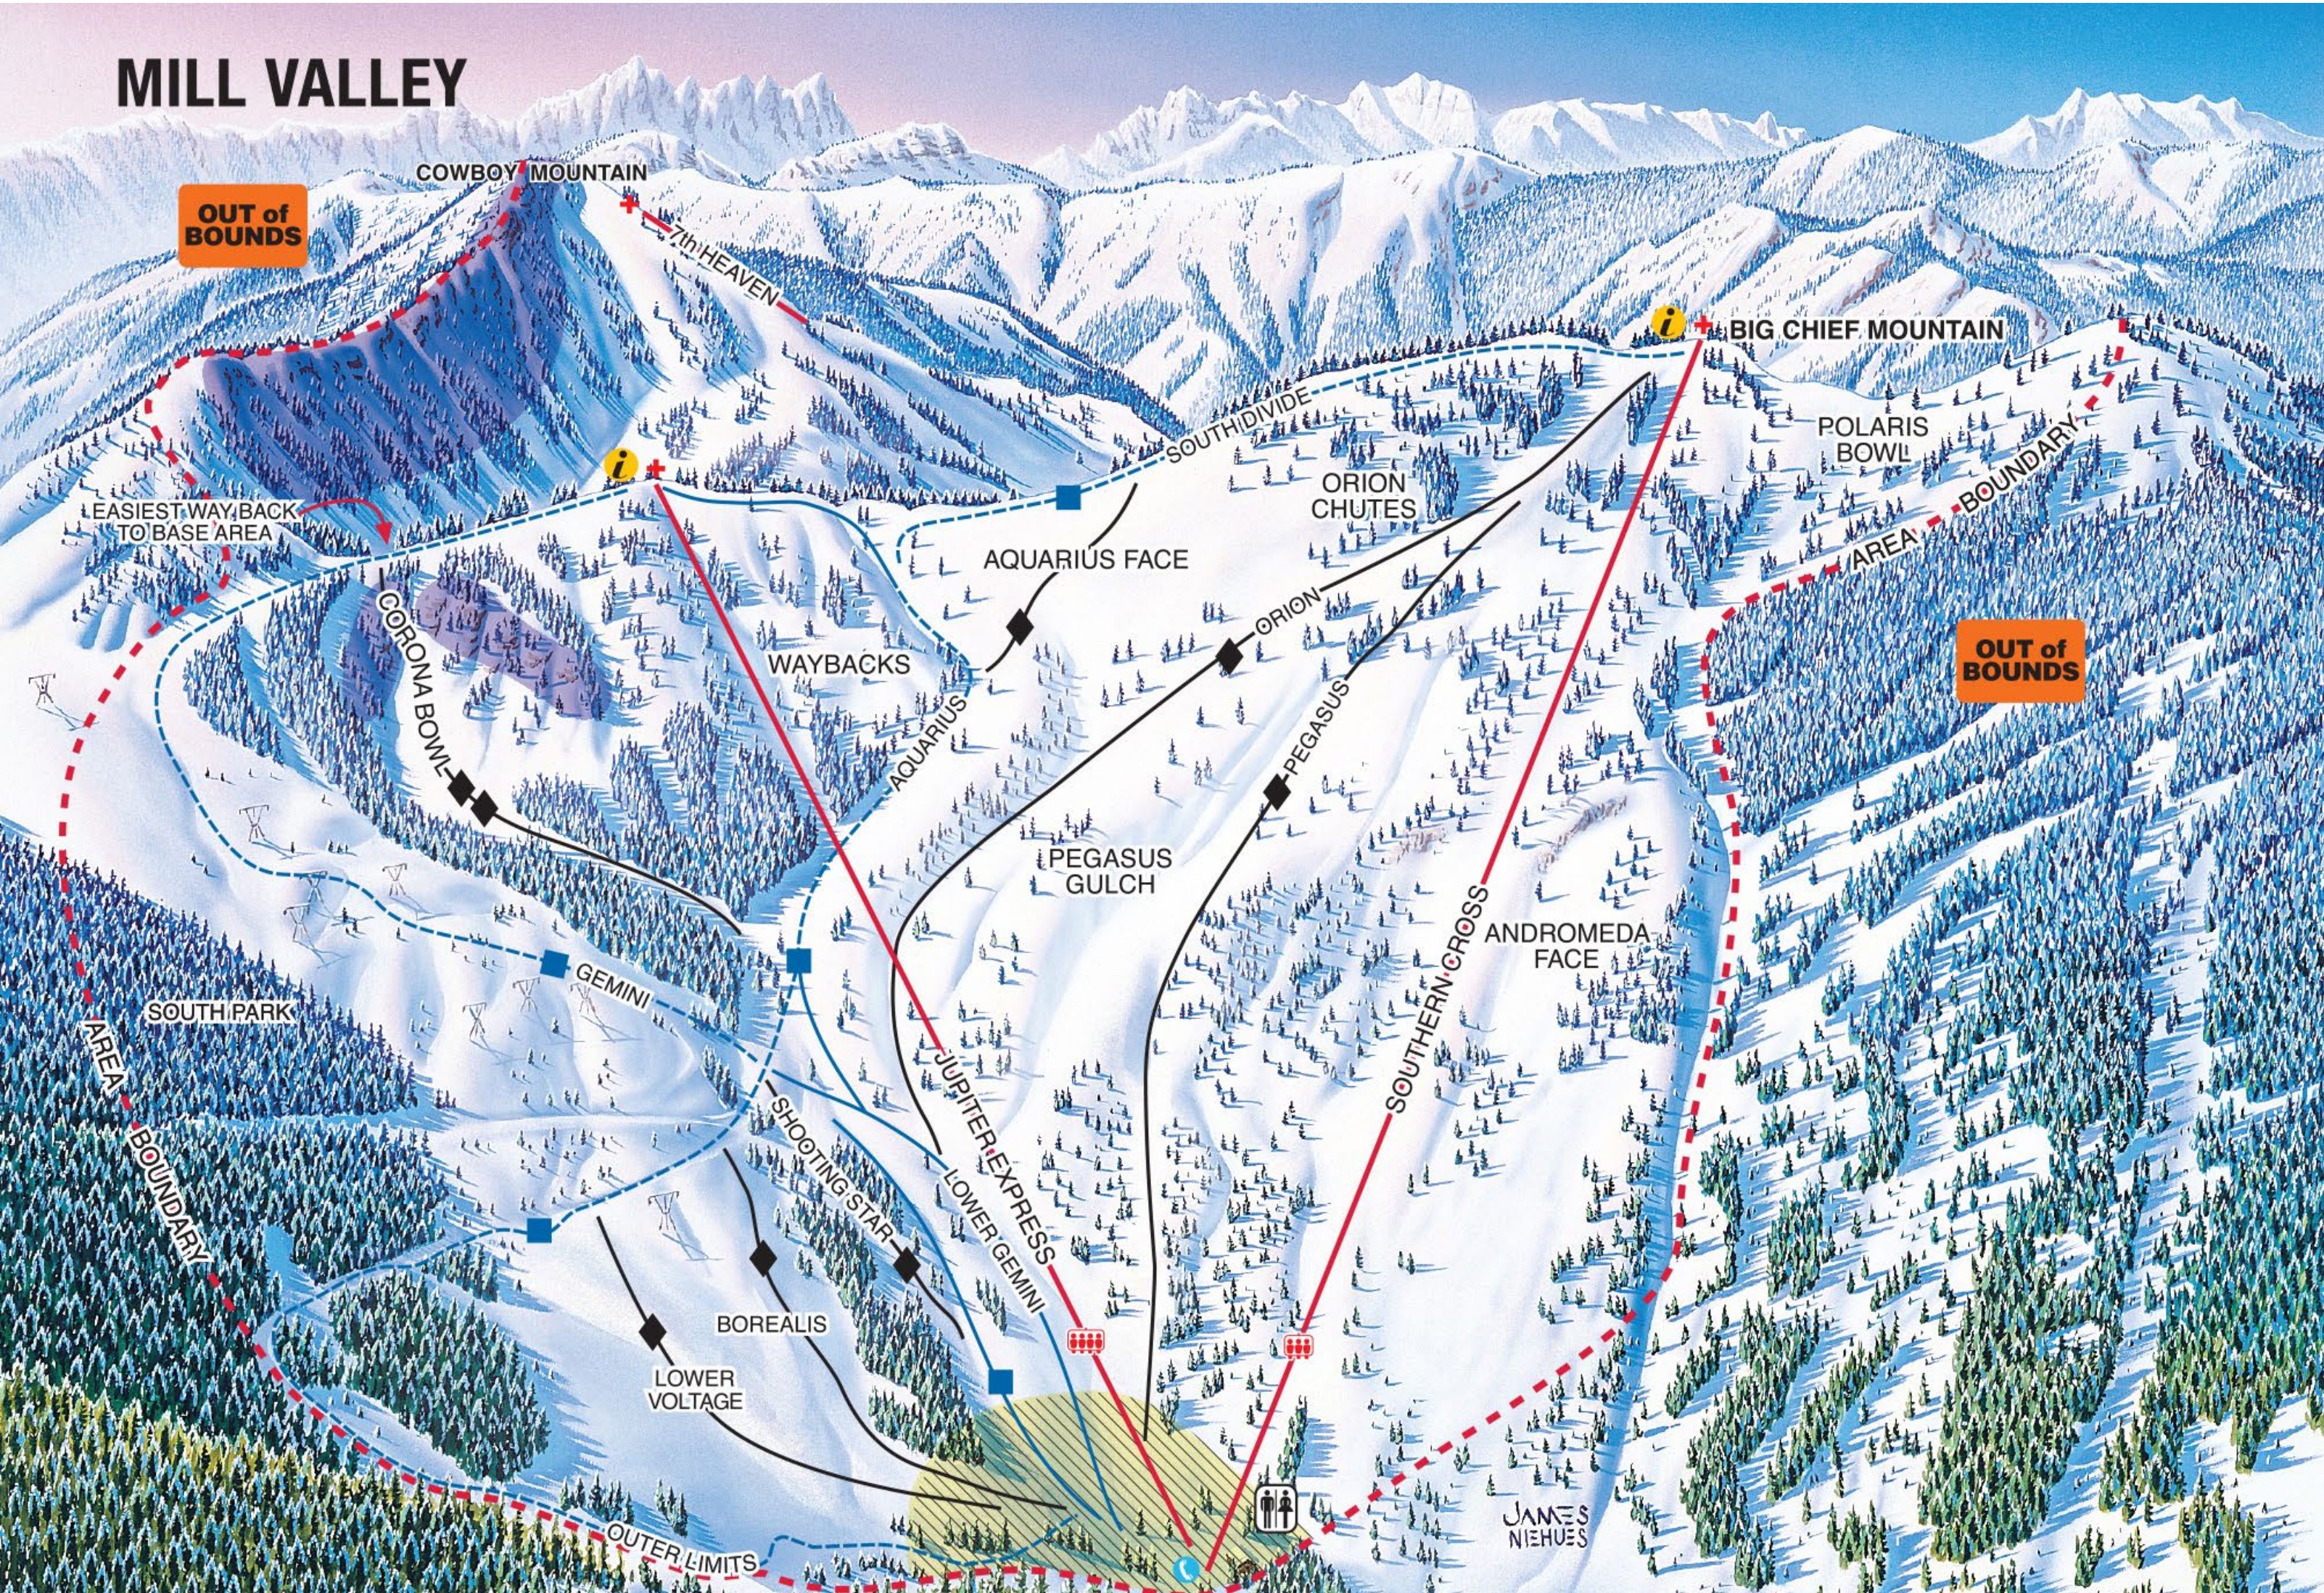

MILL VALLEY

OUT of BOUNDS

COWBOY MOUNTAIN

7th HEAVEN

BIG CHIEF MOUNTAIN

EASIEST WAY BACK TO BASE AREA

CORONA BOWL

WAYBACKS

AQUARIUS FACE

SOUTH DIVIDE

ORION CHUTES

POLARIS BOWL

BOUNDARY

OUT of BOUNDS

AREA BOUNDARY

SOUTH PARK

GEMINI

AQUARIUS

PEGASUS GULCH

ORION

PEGASUS

ANDROMEDA FACE

SOUTHERN CROSS

SHOOTING STAR

JUPITER EXPRESS

LOWER GEMINI

LOWER VOLTAGE

BOREALIS

OUTER LIMITS

JAMES NIEHUES